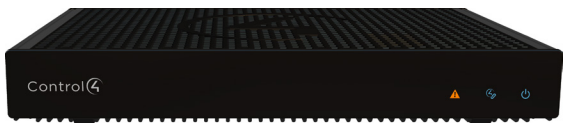

- Three audio outputs—one HDMI, one stereo analog, and one digital coax—distribute up to three simultaneous, high-resolution audio streams from native streaming services, AirPlay-enabled devices, and local music.
- Integrated music server with native support for popular streaming services, including Deezer, Pandora, Rhapsody, Tidal, and TuneIn.
- All-new, elegant on-screen experience for easy access to entertainment and the entire home.
- Elegant, low-profile design features an integrated power supply for flexible, simple installation and long-term reliability.
- PoE+ provides power and network connectivity over a single CAT5/CAT6 cable.
- Built-in two-port Ethernet switch simplifies installation by connecting an additional device to the home network.
- Included mounting bracket allows easy mounting to the back of your TV, on the wall, or to a standard wall box.
- Integrated Wireless-N and ZigBee with external antennas simplify installation while delivering high-performance connectivity.
- USB port enables connection to external hard drives for easy access to music content.
- Control4 App license enables in-home control from multiple iOS—including Apple Watch—and Android mobile devices. Connect to your home remotely with an optional 4Sight subscription.
- Video/Audio Intercom for whole-home communications with Control4 touch screens and door stations.